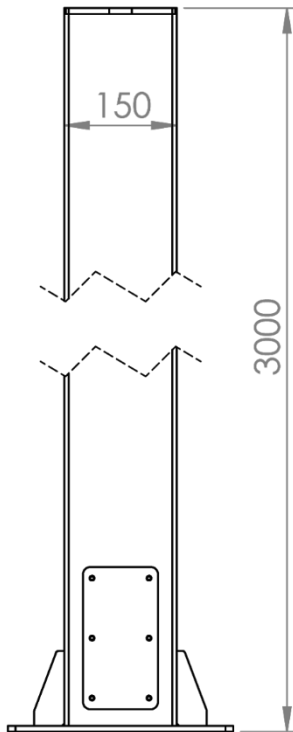

TK150.300

COUPLING TOWER

Weight (kg)	65
Ral / Color No	7035
Package	1
Package Dimension (mm)	3020x320x320
Movement	Fixed
Material	Steel

Attention :

This product is only compatible with TK060.600 - TK060.610.