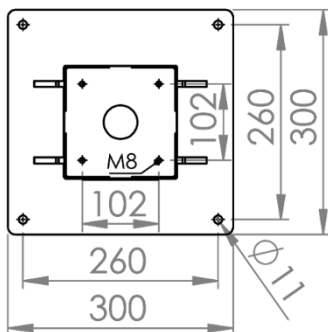

TK150.300

COUPLING TOWER

Weight (kg)	65
Ral / Color No	7035
Package	1
Package Dimension (mm)	3020x320x320
Movement	Fixed
Material	Steel

Attention :

This product is only compatible with TK060.600 - TK060.610.