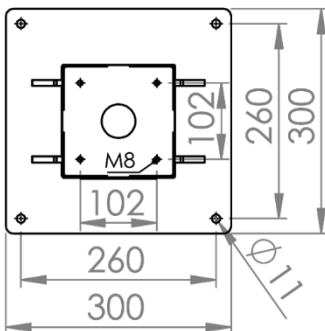

## COUPLING TOWER

Weight (kg)	45
Ral / Color No	7035
Package	1
Package Dimension (mm)	2020x320x320
Movement	Fixed
Material	Steel

Attention :  
 This product is only compatible with  
 TK060.600 - TK060.610.  
 The modules and profiles are not  
 included in the box contents. Additional  
 modules and profile details must be  
 notified in advance.