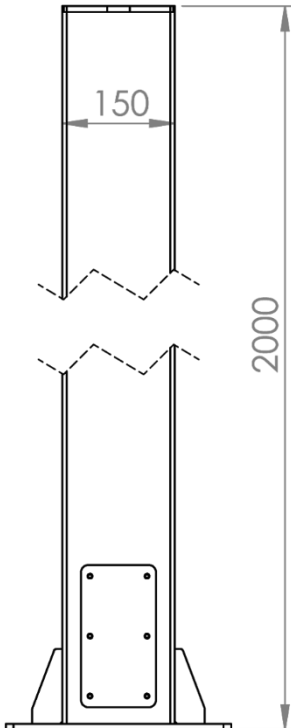

# TK150.200

## COUPLING TOWER

Weight (kg)	45
Ral / Color No	7035
Package	1
Package Dimension (mm)	2020x320x320
Movement	Fixed
Material	Steel

Attention :  
 This product is only compatible with  
 TK060.600 - TK060.610.  
 The modules and profiles are not  
 included in the box contents. Additional  
 modules and profile details must be  
 notified in advance.