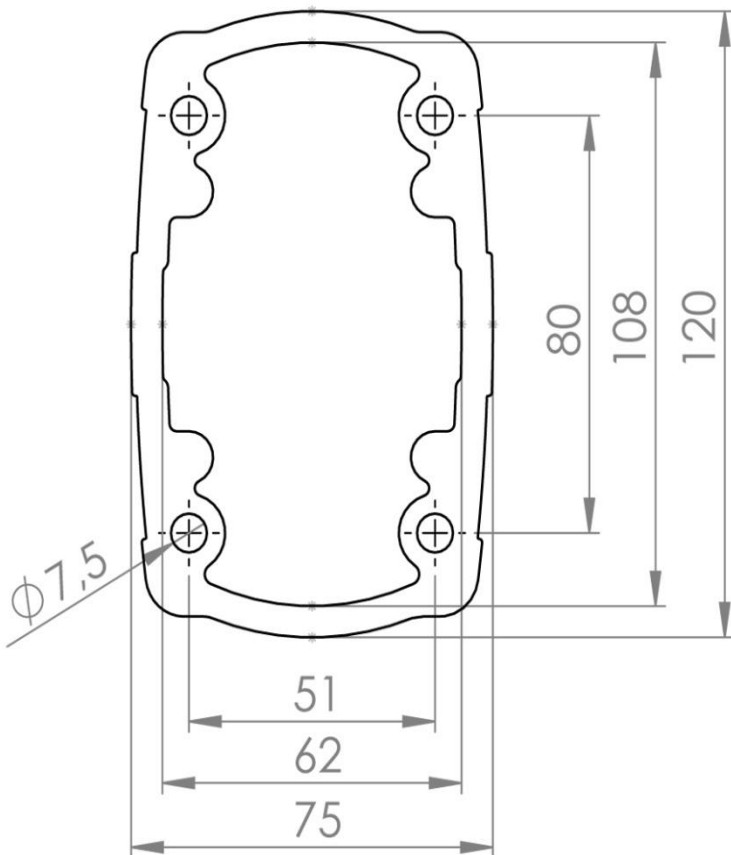

## TK120.125

### TK120 Operator Arm Systems

Length (mm)	1250
Weight (gr)	9750
Color / Ral Code	7035
Package	1
Package Dimension (mm)	80 x 130 x 1255

Carrier Arm Profile Length (mm) : 250 - 500 - 750 - 1000 - 1250 - 1500 - 1750 - 2000