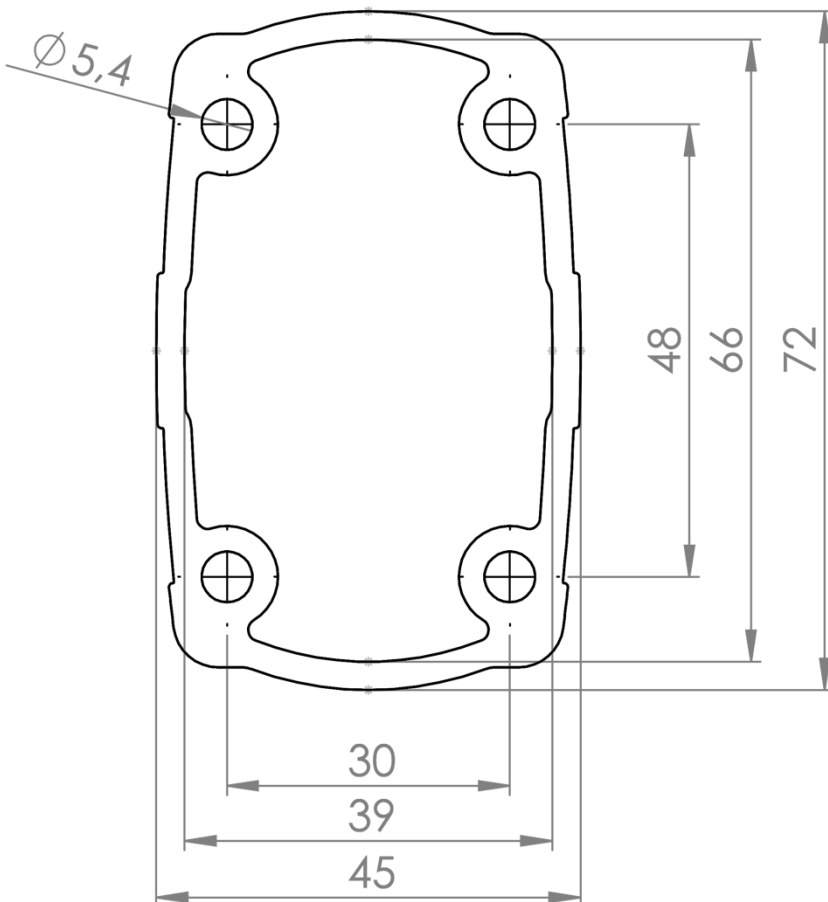

## TK045.175 Carrier Arm Profile

Length (mm)	1750
Weight (gr)	3850
Color/Ral Code	RAL7035
Package	1
Package Dimension(mm)	50x75x1755

Carrier Arm Profile Length (mm) : 250 - 500 - 750 - 1000 - 1250 - 1500 - 1750 - 2000