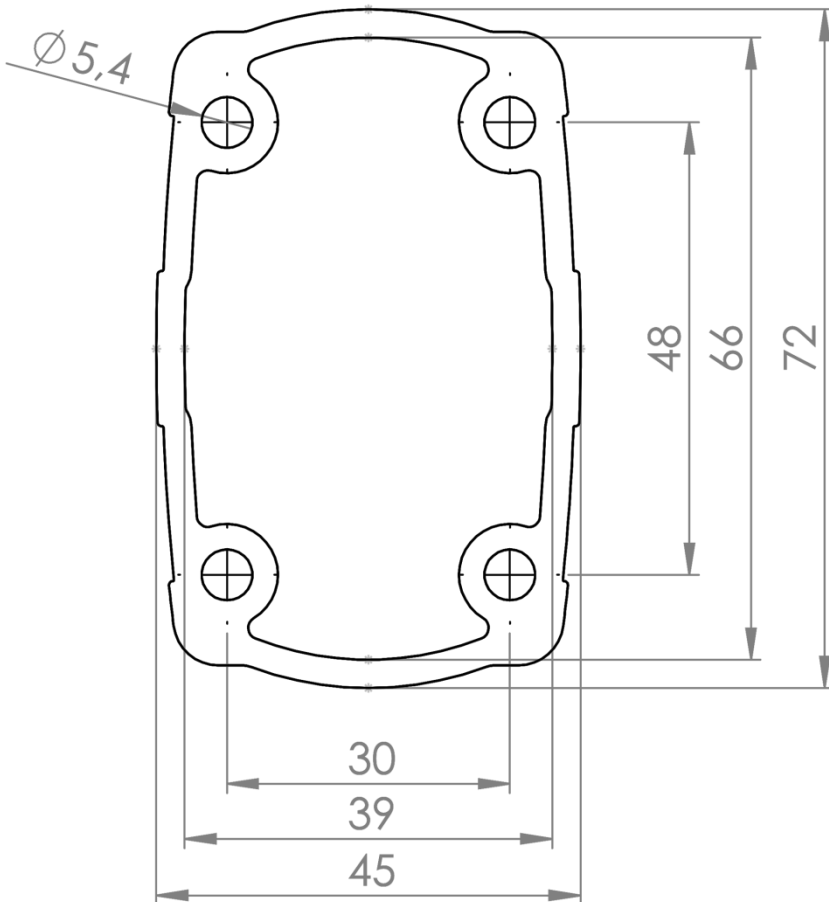

TK045.150 Carrier Arm Profile

Length (mm)	1500
Weight (gr)	3300
Color/Ral Code	RAL7035
Package	1
Package Dimension(mm)	50x75x1505

Carrier Arm Profile Length (mm) : 250 - 500 - 750 - 1000 - 1250 - 1500 - 1750 - 2000