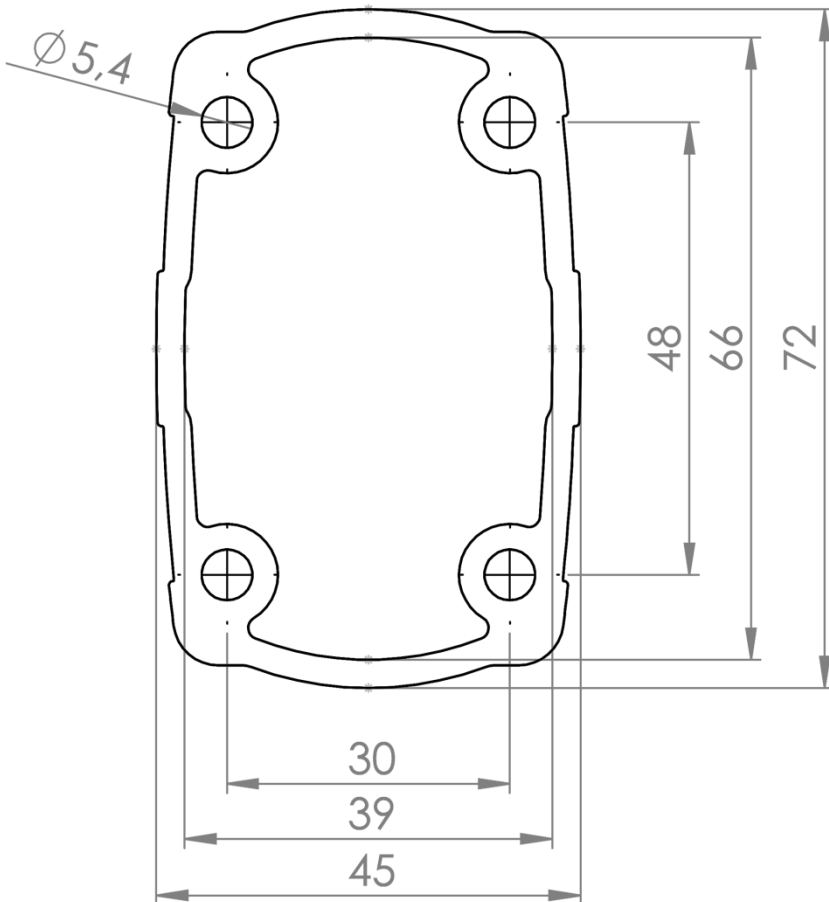

TK045.125 Carrier Arm Profile

Length (mm)	1250
Weight (gr)	2750
Color/Ral Code	RAL7035
Package	1
Package Dimension(mm)	50x75x1260

Carrier Arm Profile Length (mm) : 250 - 500 - 750 - 1000 - 1250 - 1500 - 1750 - 2000